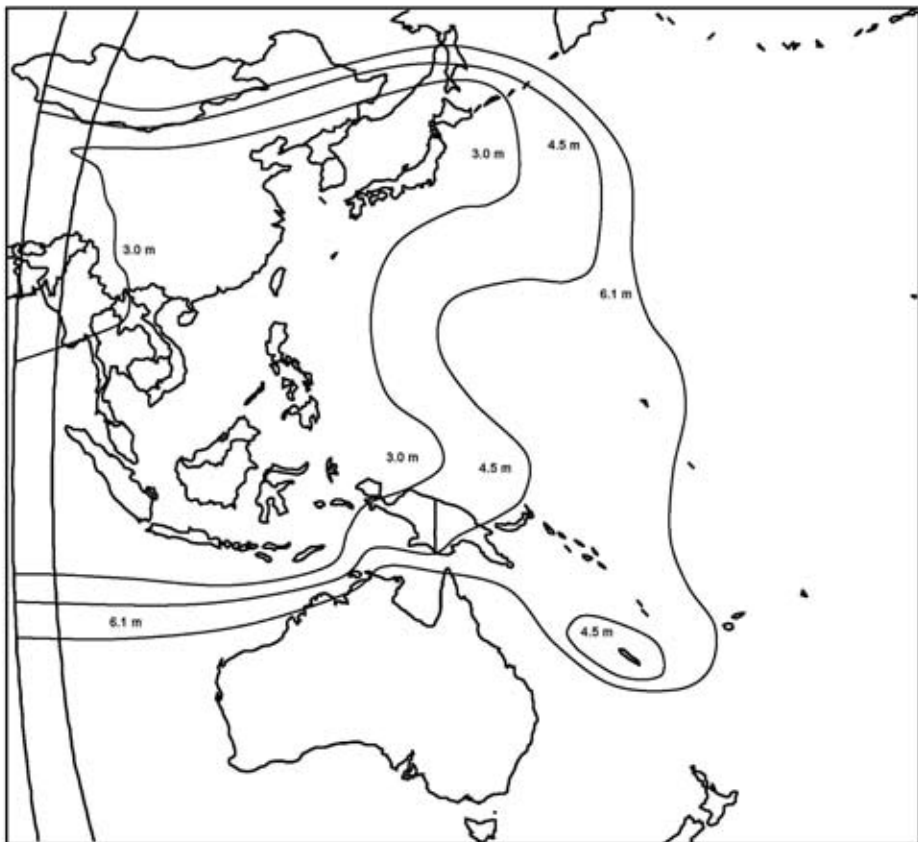

Consumer Information: Suggested Antenna Sizes

Receive Settings

Downlink Frequency: 4160.00 MHz
Downlink Polarization: Horizontal
Symbol Rate: 26.479 Msps
Modulation: QPSK
FEC Rate: 3/4 - DVB
Operational C/N: 8.0 dB

Suggested Antenna Sizes

3.0 m
4.5 m
6.1 m

For antenna pointing, see http://www.panamsat.com/global_network/calc_look_angle.asp

Notes:

- All information for illustration purposes only and subject to change without notice.
- ABC and PanAmSat will not accept any liability for use of this information.
- Always confirm suitable equipment detail with your local satellite equipment installer.
- Assumptions are typical performance into rain zone 'N' only, availability 99.5% or better.
- Please consult with your PanAmSat representative for detailed analysis.